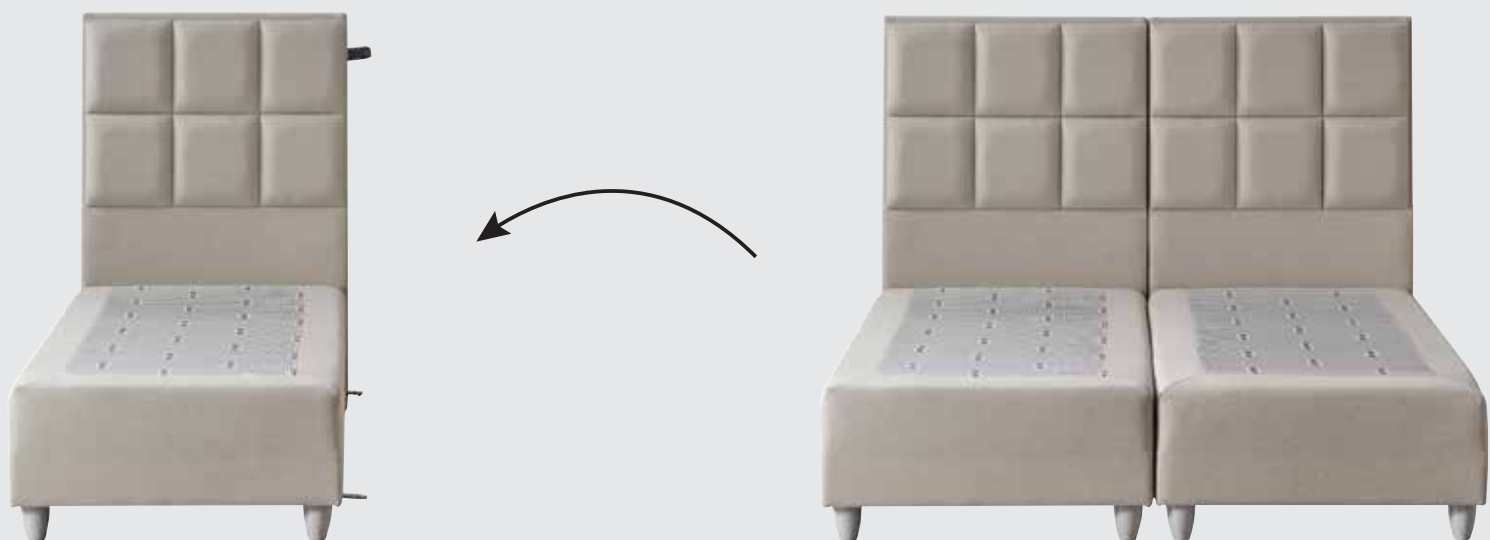

A csúszásgátló felületű Box Spring rendszernek köszönhetően, megakadályozza hogy a matrac elcsússzon, mind e közben a választható Bonell vagy Táskarúgós rendszer egyenletesen osztja el a testsúlyt. Masszív alapjának köszönhetően támogatja a matrac teljesítményét, stabil kényelmet biztosítva.

With its anti-slip fabric surface, the Box Spring system prevents the mattress from shifting, while its pocket or bonell ;according to the customers preference, spring structure distributes body weight evenly. Thanks to its solid base construction, it supports the mattress's performance, offering stable comfort and uninterrupted sleep every night.